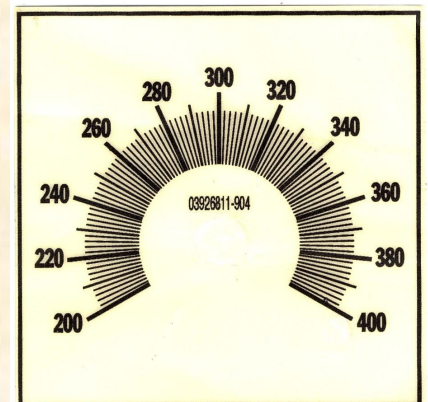

19B510- Bracket, Mount

18A070- Plate, Face Pakstat Controller

22A169- Knob, Pakstat Controller