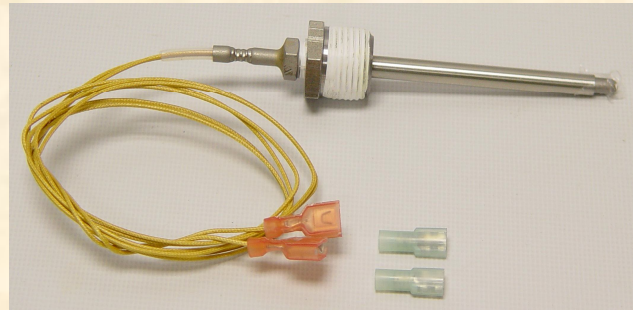

## Models Prior to 2006

U02 computers, door hinged at bottom, must pull forward to open

**12C355**- Probe, Temp RTD w/.187QK con. Pakstat

**18A058**- Controller, Pakstat

**19B510**- Bracket, Mount

**18A070**- Plate, Face Pakstat Controller