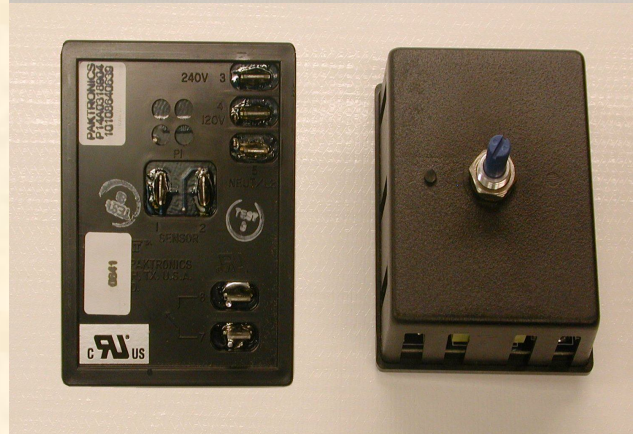

## Models Prior to 2006

U02 computers, door hinged at bottom, must pull forward to open

**12C355**- Probe, Temp RTD w/.187QK con. Pakstat

**18A058**- Controller, Pakstat

**19B510**- Bracket, Mount

**18A070**- Plate, Face Pakstat Controller