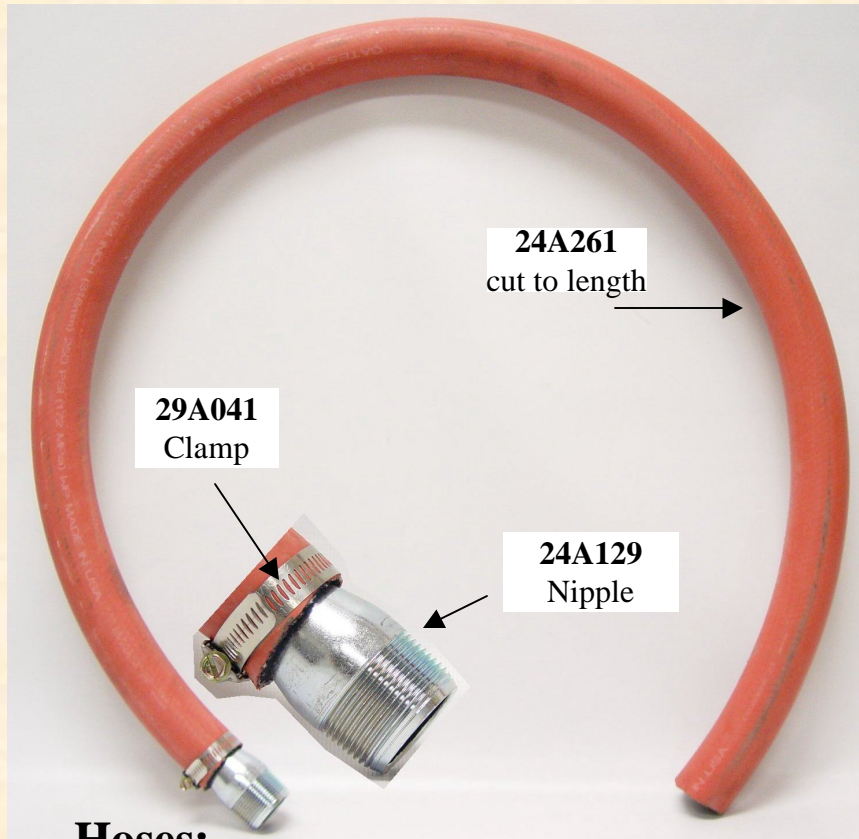

Boil Out Hoses

Hoses:

12A654- Hose Assy, 5'

12B553- Hose Assy, 8'

12B778- Hose Assy, 12'

12B902- Hose Assy, 18'

Includes:

24A261- Hose, 1 1/4" Red (cut to length)

24A129- Nipple, 1 1/4" x King (1ea.)

29A041- Clamp, Hose Worm Drive Adj. 1.5" (1ea.)

12B500- 5' (Hooters Only)

Includes:

24A261- Hose, 1 1/4" Red (5')

19B496- Pipe Assy, Drain End

24A028- Coupling, 1.25 NPT BI TBE

24152- Adapter, Valve 1 1/4" Mal/Iron

24153- Coupler, Hose Shank 1 1/4"

24A041- Clamp, Hose Worm Drive Adj. 1.5" (2ea.)

24A129- Nipple, 1.25 King

Misc.

20A021- Powder, Boil Out 25/Bx

24A069- Ball Valve 1 1/4IN 1in I.D.