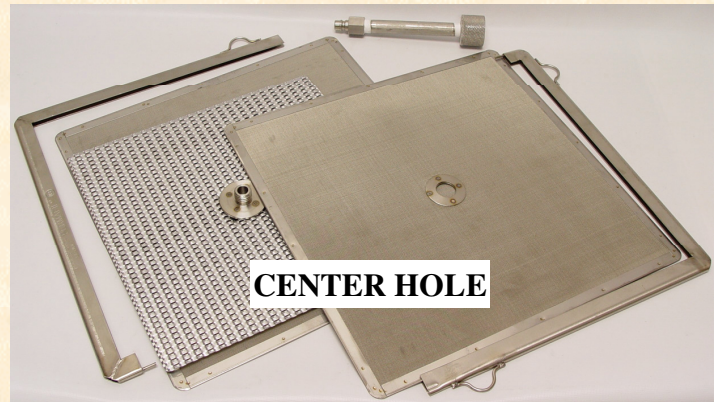

Filter Screens- 3pc. Screen System

Filter Screens w/Center Hole (L-shape)

16" X 16" Full Size

- 12A088- Filter Screen Assy w/ Standpipe
- 21A245- Filter Screen Assy w/o Standpipe
- 21A273- Top Screen 16" x 16"
- 21A241- Middle Baffle Screen 13" x 13"
- 21A274- Bottom Screen 16" x 16"
- 21A275- Frame, 2pc set
 - none- Standpipe Assy, Center
(must order individual items)

Standpipe includes:

- 22676- Male Fitting
- 24A005- Nipple, 3/8 x 5.5" BI
- 24369- Top Knob

Filter Screens w/Offset Hole (L-shape)

16" X 16" Full Size

- 12A807- Filter Screen Assy w/ Standpipe
- 21A279- Filter Screen Assy w/o Standpipe
- 21A281- Top Screen 16" x 16"
- 21A282- Middle Baffle Screen 13" x 13"
- 21A274- Bottom Screen 16" x 16"
- 21A275- Frame, 2pc set
- 12B533- Standpipe Assy, Offset

10" x 18" Half Size

- None - Filter Screen Assy w/ Standpipe
- 21A278- Filter Screen Assy w/o Standpipe
- 21A285- Top Screen 10" x 18"
- 21A286- Middle Baffle Screen 8" x 16"
- 21A287- Bottom Screen 10" x 18"
- 21A284- Frame, 2pc set