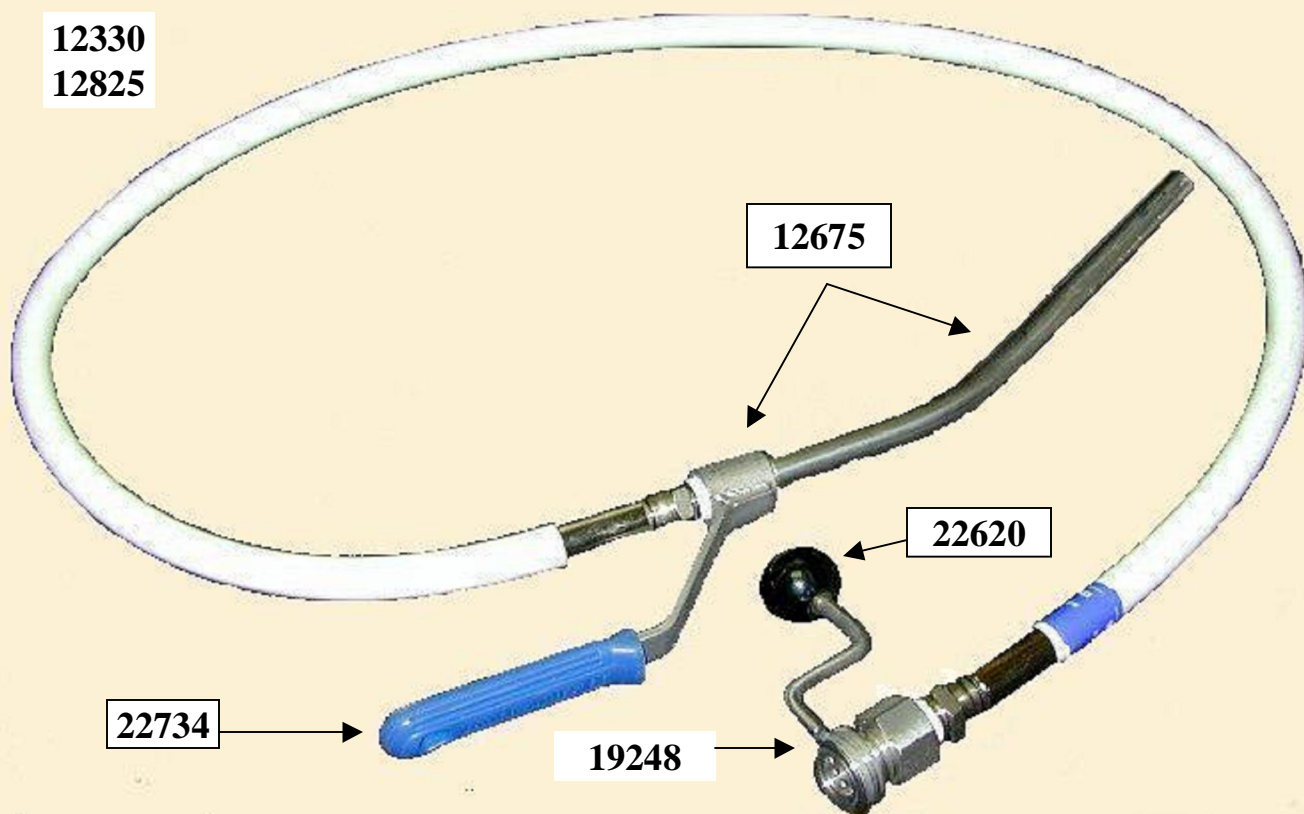

Wash Wand Assy.- Older Styles

Prior to 2006 Models

12330

12825

12330- Wash Wand Assy. 6' *as shown in photo

12825- Wash Wand Assy. 8' *as shown in photo

12506- Wash Wand Assy, 6' w/ Union Assy

12B649- Wash Wand Assy, 6' (11B750 Assy, w/elbow on 19248)

12B657- Wash Wand Assy, 6' (12B657 Assy, w/elbow, 24A239)

Includes:

12541- Hose, Replacement 6' or

12A377- Hose, Replacement 8' or

12A454- Hose, Replacement 10'

19248- Weldment, Wand Disconnect, w/ "Z" Shape handle

22620- Knob, Ball 1 3/8" Blk

12675- Nozzle, Handle Assy, w/grip, 4pc

22734- Handle Grip, Wash Wand Blue

Hose

22620

19248

12675