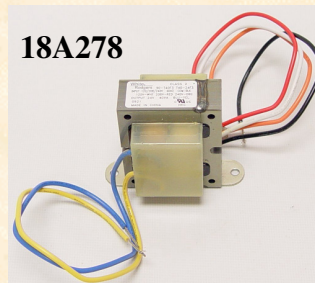

# Transformers

**18180**- Transformer, 120/24V  
(used w/*module*, blk, wht, yellow & blue wires)  
MFG- #AT40A1162/U

**18A047**- Transformer, Fast Wiring Harness  
(used w/*computer*, blk, wht & 2 yellow wires)  
MFG- #120-10035R

**18A066**- Transformer, Step Down 240/24V  
(used on Electrical Box Assy)  
MFG-#9070T50D2

**18A010**- Transformer, Step Down 120V  
(used on back of Electric fryers)  
MFG- #9070T100D13

**18A278**- Transformer, Step Down 240/24V  
(used on many Par Fryers)  
MFG- #6WU91-WHTROGERS

**22707**- Transformer, Step Down 100VA  
(used on Unitop II/Cold Zone)  
MFG- #9070T100D19