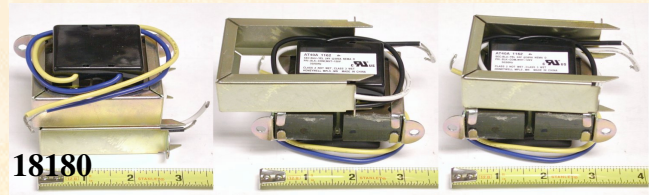

# Transformers

**18180**- Transformer, 120/24V  
(used w/*module*, blk, wht, yellow & blue wires)  
MFG- #AT40A1162/U

**18A047**- Transformer, Fast Wiring Harness  
(used w/*computer*, blk, wht & 2 yellow wires)  
MFG- #120-10035R

**18A066**- Transformer, Step Down 240/24V  
(used on Electrical Box Assy)  
MFG-#9070T50D2

**18A010**- Transformer, Step Down 120V  
(used on back of Electric fryers)  
MFG- #9070T100D13

**18A278**- Transformer, Step Down 240/24V  
(used on many Par Fryers)  
MFG- #6WU91-WHTROGERS

**22707**- Transformer, Step Down 100VA  
(used on Unitop II/Cold Zone)  
MFG- #9070T100D19