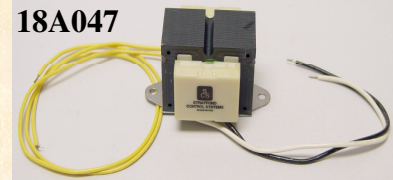

# Transformers

**18180**- Transformer, 120/24V  
(used w/*module*, blk, wht, yellow & blue wires)  
MFG- #AT40A1162/U

**18A047**- Transformer, Fast Wiring Harness  
(used w/*computer*, blk, wht & 2 yellow wires)  
MFG- #120-10035R

**18A066**- Transformer, Step Down 240/24V  
(used on Electrical Box Assy)  
MFG-#9070T50D2

**18A010**- Transformer, Step Down 120V  
(used on back of Electric fryers)  
MFG- #9070T100D13

**18A278**- Transformer, Step Down 240/24V  
(used on many Par Fryers)  
MFG- #6WU91-WHTROGERS

**22707**- Transformer, Step Down 100VA  
(used on Unitop II/Cold Zone)  
MFG- #9070T100D19