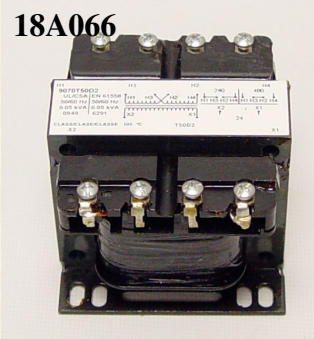

# Transformers

**18180**- Transformer, 120/24V  
(used w/*module*, blk, wht, yellow & blue wires)  
MFG- #AT40A1162/U

**18A047**- Transformer, Fast Wiring Harness  
(used w/*computer*, blk, wht & 2 yellow wires)  
MFG- #120-10035R

**18A066**- Transformer, Step Down 240/24V  
(used on Electrical Box Assy)  
MFG-#9070T50D2

**18A010**- Transformer, Step Down 120V  
(used on back of Electric fryers)  
MFG- #9070T100D13

**18A278**- Transformer, Step Down 240/24V  
(used on many Par Fryers)  
MFG- #6WU91-WHTROGERS

**22707**- Transformer, Step Down 100VA  
(used on Unitop II/Cold Zone)  
MFG- #9070T100D19