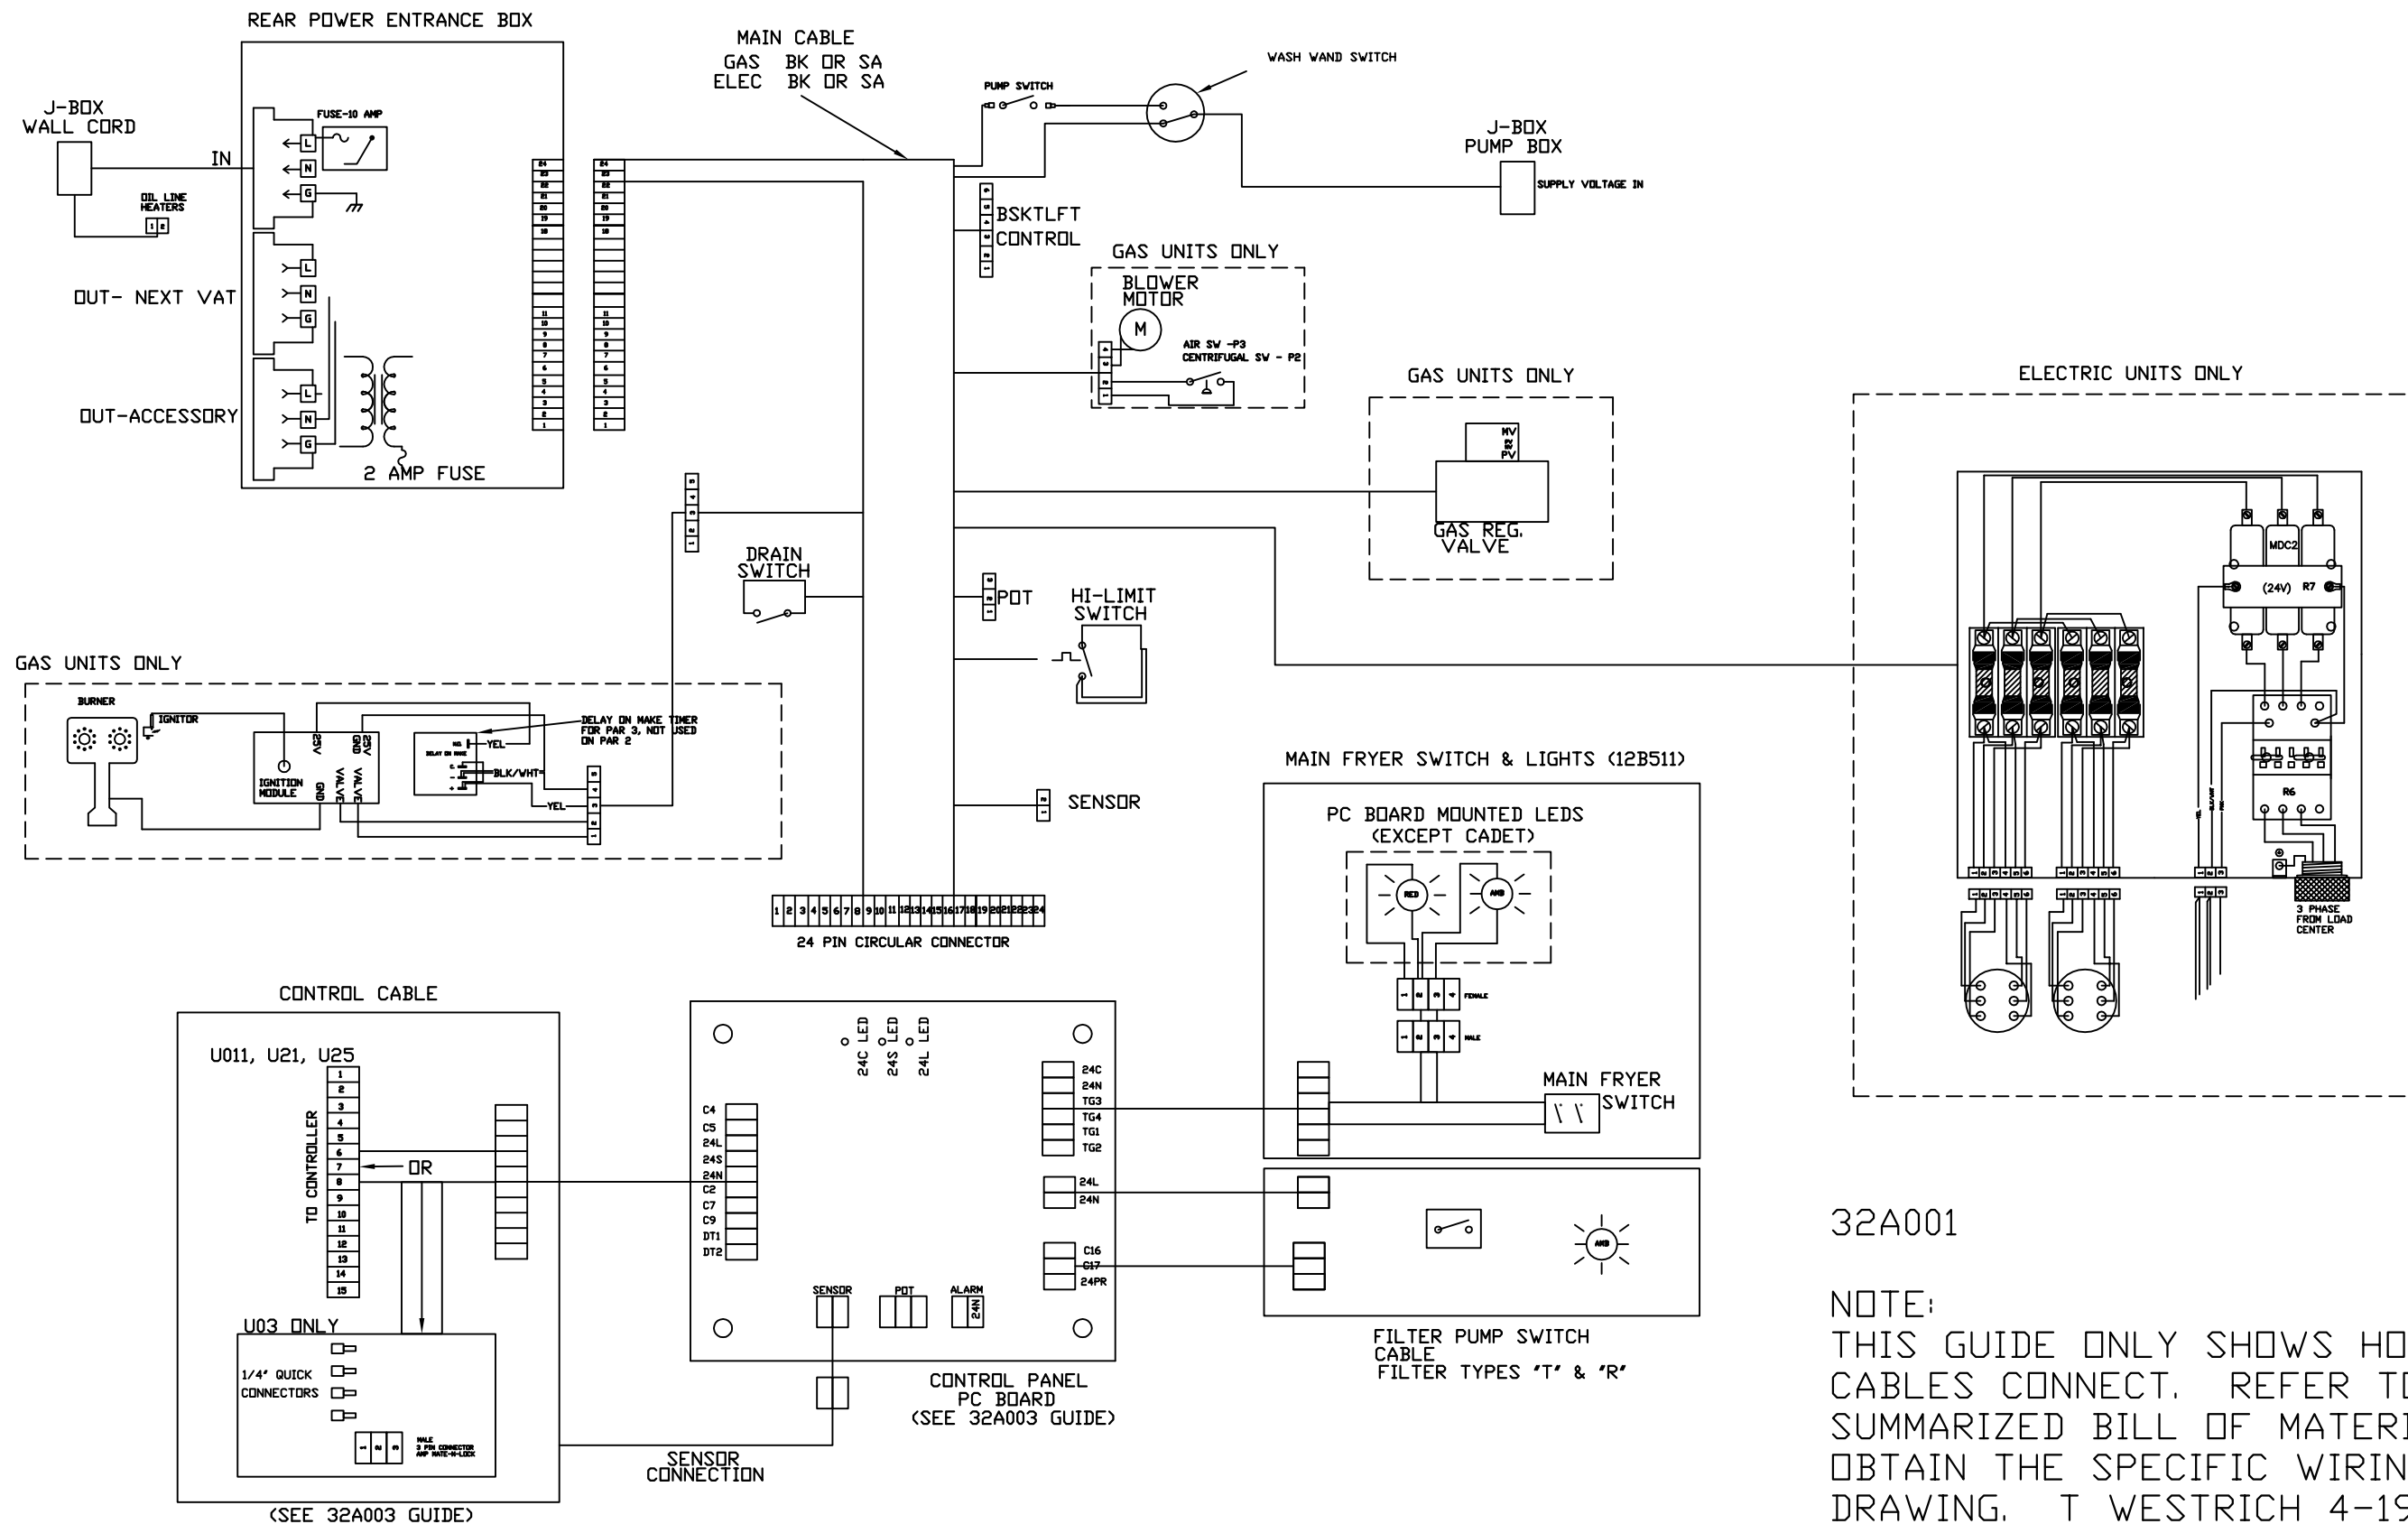

ULTRAFRYER WIRING GUIDE - 32A001

32A001

NOTE:
 THIS GUIDE ONLY SHOWS HOW THE
 CABLES CONNECT. REFER TO THE
 SUMMARIZED BILL OF MATERIAL TO
 OBTAIN THE SPECIFIC WIRING CABLE
 DRAWING. T WESTRICH 4-19-07