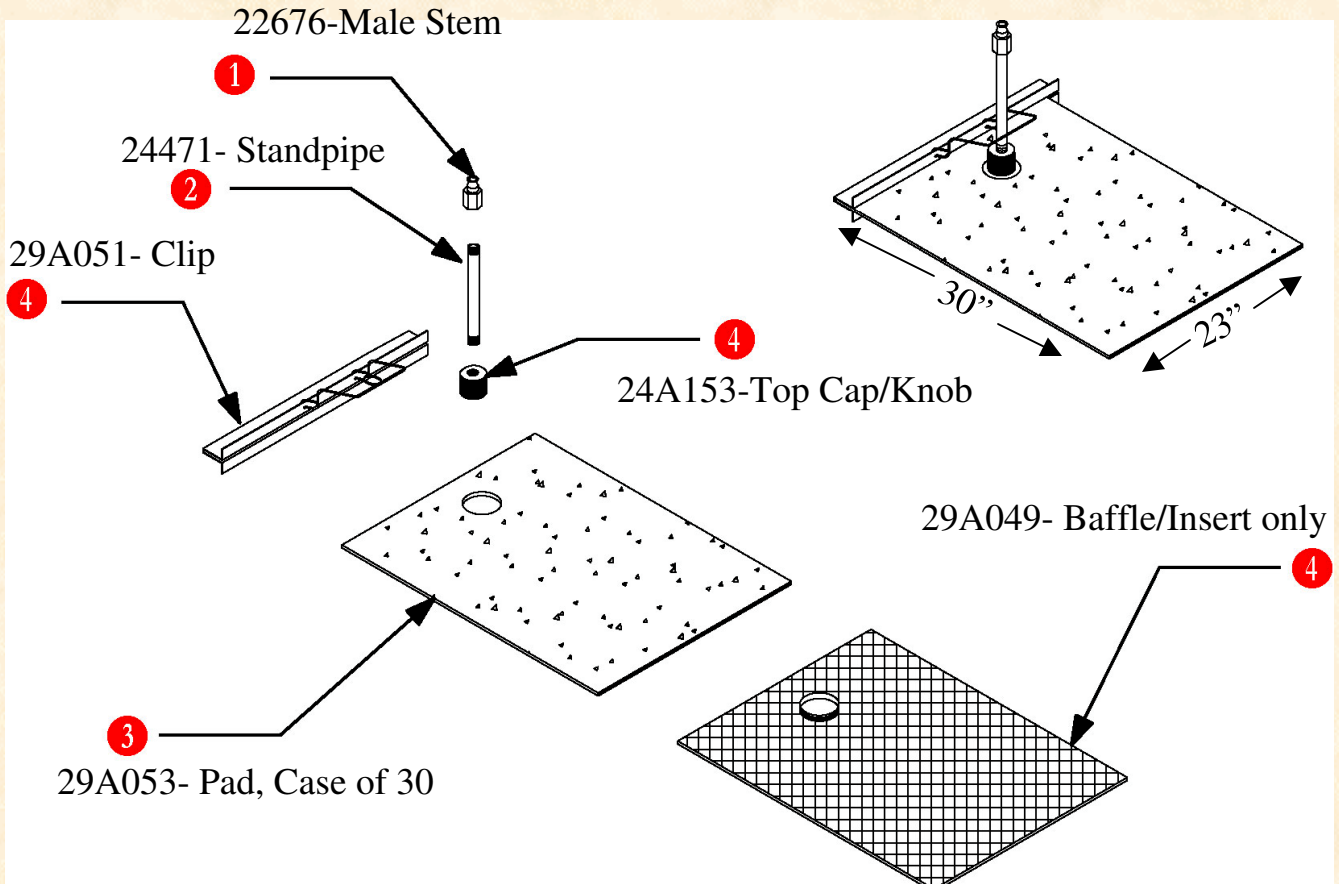

Magnepad Filter Assy.

12A813- Magnepad Filter Assy.

29A055- Baffle Kit, consisting of items:

- 24A153- Top Cap/Knob
- 29A049- Baffle/Insert Only
- 29A051- Clip

MAGNEPAD FILTER ASSEMBLY
PN 12A813

ITEM	DESCRIPTION	PN
1	3/8" (10mm) NPT Quick-Connect Male Stem Fitting	22-676
2	3/8" x 7" (10mm x 178mm) S/S Nipple	24-471
3	23" x 30 1/2" (597 x 775mm) Baffle Kit consisting of items 4, 5, & 6.	29A055
4	Top Compression cap (Knurl Knob)	24A153
5	21 1/2" x 29" (456 x 737mm) Baffle	29A049
6	23" (584mm) Long Standpipe Clip	29A051
7	23 1/2" (597mm) x 30" (762mm) Filter Pad	29A047
*8	Case of 30 Filter Pads	29A053