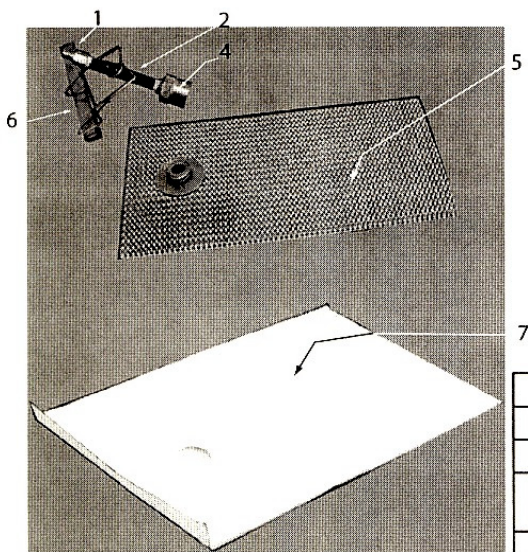

Magnepad Filter Assy.

12A813- Magnepad Filter Assy.

29A055- Baffle Kit, consisting of items:

- 24A153- Top Cap/Knob
- 29A049- Baffle/Insert Only
- 29A051- Clip

MAGNEPAD FILTER ASSEMBLY
PN 12A813

ITEM	DESCRIPTION	PN
1	3/8" (10mm) NPT Quick-Connect Male Stem Fitting	22-676
2	3/8" x 7" (10mm x 178mm) S/S Nipple	24-471
3	23" x 30 1/2" (597 x 775mm) Baffle Kit consisting of items 4, 5, & 6.	29A055
4	Top Compression cap (Knurl Knob)	24A153
5	21 1/2" x 29" (456 x 737mm) Baffle	29A049
6	23" (584mm) Long Standpipe Clip	29A051
7	23 1/2" (597mm) x 30" (762mm) Filter Pad	29A047
*8	Case of 30 Filter Pads	29A053