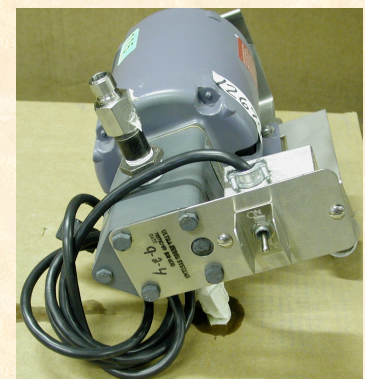

Pump Motor Portable Assy

2006 & Newer Models

12B648-Pump/Motor Portable Assy

Includes:

- 24A207- Pump/Motor Assy, 7.6 GPM (P-Viking, M- Baldor)
- 19B488- Bracket, Mounting Motor LB Rec. Tub
- 19B669- Bracket, Motor Protect
- 12711- Bracket, Holder RD Washwand
- 24A234- Hose, Suction 21"
- 18025- Switch, On/Off 10AMP
- 23402- Boot, Protective Rubber
- 12182- Guard, Switch Motor On/Off
- 24396- Fitting,, 1/2 Male QD
- 22677- Fitting, 3/8 Disconnect QD Female
- 24A096- Nipple, 1/2 x 5" BI
- 24376- Elbow, 1/2 x 3/8 90D Street Reducer
- 33048- Cord, Elec. Molded Plug

Prior to 2006 Models

12674- Pump/Motor Portable Assy

Includes:

- 24A207- Pump/Motor Assy, 7.6 GPM (P-Viking, M- Baldor)
- 19B178- Bracket, Motor Baldor Port Filter
- 12711- Bracket, Holder RD Washwand
- 18025- Switch, On/Off 10AMP
- 12182- Guard, Switch Motor On/Off
- 22676- Fitting, 3/8 Male QD
- 24396- Fitting, 1/2 Male QD
- 24272- Nipple, 1/2 x 2" BI
- 24199- Nipple, 3/8 x 2" BI
- 33048- Cord, Elec. Molded Plug

Other Related Items:

- 12541- Hose, Replacement 6'
- 12A377- Hose, Replacement 8'
- 12A454- Hose, Replacement 10'
- 24A228- Hose, Suction 10.5"
- 24A229- Hose, Suction 15"
- 24A234- Hose, Suction 21"