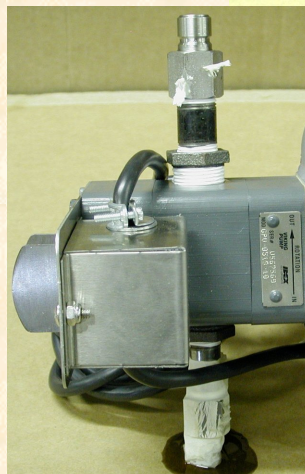

Pump Motor Portable Assy

2006 & Newer Models

12B648-Pump/Motor Portable Assy

Includes:

- 24A207- Pump/Motor Assy, 7.6 GPM (P-Viking, M- Baldor)
- 19B488- Bracket, Mounting Motor LB Rec. Tub
- 19B669- Bracket, Motor Protect
- 12711- Bracket, Holder RD Washwand
- 24A234- Hose, Suction 21"
- 18025- Switch, On/Off 10AMP
- 23402- Boot, Protective Rubber
- 12182- Guard, Switch Motor On/Off
- 24396- Fitting,, 1/2 Male QD
- 22677- Fitting, 3/8 Disconnect QD Female
- 24A096- Nipple, 1/2 x 5" BI
- 24376- Elbow, 1/2 x 3/8 90D Street Reducer
- 33048- Cord, Elec. Molded Plug

Prior to 2006 Models

12674- Pump/Motor Portable Assy

Includes:

- 24A207- Pump/Motor Assy, 7.6 GPM (P-Viking, M- Baldor)
- 19B178- Bracket, Motor Baldor Port Filter
- 12711- Bracket, Holder RD Washwand
- 18025- Switch, On/Off 10AMP
- 12182- Guard, Switch Motor On/Off
- 22676- Fitting, 3/8 Male QD
- 24396- Fitting, 1/2 Male QD
- 24272- Nipple, 1/2 x 2" BI
- 24199- Nipple, 3/8 x 2" BI
- 33048- Cord, Elec. Molded Plug

Other Related Items:

- 12541- Hose, Replacement 6'
- 12A377- Hose, Replacement 8'
- 12A454- Hose, Replacement 10'
- 24A228- Hose, Suction 10.5"
- 24A229- Hose, Suction 15"
- 24A234- Hose, Suction 21"