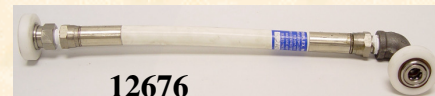

Suction Hoses

24A228- Hose, Suction 10.5"

12B003- 10.5" Hose, Assy, 2 Parts

12A912- 10.5" Hose Assy, 3 Parts

12B333- 10.5" Hose Assy, 3 Parts (2006 newer)

24A229- Hose, Suction 15"

12676- 14.5" Assy w/ fittings

(Includes: 24A232- Hose, 14.5" 1/2" & 3/8" ends)

12B325- 15" Hose, Assy (portable filtration models)

12B122- 15" Hose, Assy, 3 Parts (2006 newer)

24A233- Hose, Suction 20"PNP

12A940- Hose, Assy 20" 2 Parts

12B905- Hose, Assy, 20" 2 Parts PNP Cadet

24A234- Hose, Suction 21"

12839- 21" Hose, Assy, 2 Parts

12B715- 21" Hose, Assy 3 Parts (2006 newer)

12C449- 21" Hose, Assy 4 Parts (New Slide Out Pump/Motor Assy)