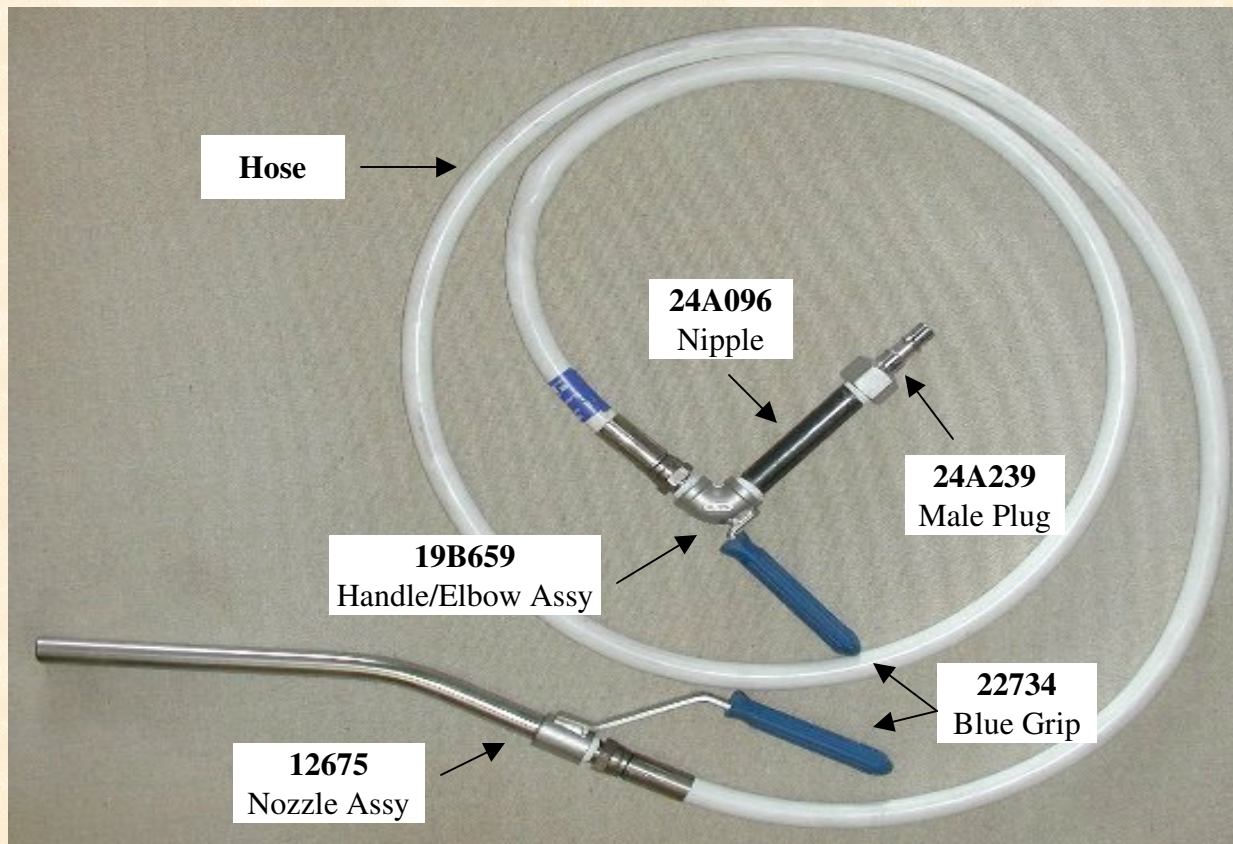

Wash Wand Assy.- Newer Styles

2006 & New Models

**Requires models S/N for proper identification on 2006 & newer.*

12B881- Wash, Wand Assy 8' w/male plug

12B643- Wash, Wand Assy. 6' w/male plug

12B880- Wash, Wand Assy. 10' w/male plug

Includes:

12541- Hose, Replacement 6' or

12A377- Hose, Replacement 8' or

12A454- Hose, Replacement 10'

24A239- Male Plug

24A096- Nipple, 1/2 x 5" BI

19B659- Handle, Weldment 90 Degree Elbow

12675- Nozzle Handle Assy

22734- Handle Grip, Wash Wand Blue

Other Versions of Assy (call UFS for details)

12B649- Wash Wand Assy, 6' SC MACH B6A

12B657- Wash Wand Assy, 6' M6A T UBR THR NOZ