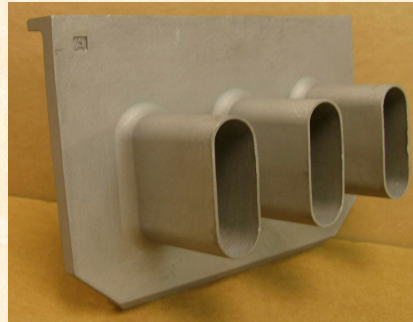

Weldments & Gaskets

Par 2 18" & 20"

22A168- Weldment Shield

12A161- Gasket Kit

Par 2 14"

19A153- Weldment Shield

12A160- Gasket Kit

Par 1 18" & 20"

19A222- Weldment Shield

12A166- Gasket Kit

2ea.- Hard Small Gasket
3ea.- Soft Medium Gasket
2ea.-Soft Large Gasket

Par 1 14"

19A153- Weldment Shield

12A162- Gasket Kit

WHILE SUPPLIES LAST ON ALL MJP ITEMS

MJP (older model) *no photo shown

12685- Gaskets, Heat Shield Rebuilt 18" & 20"

(includes: metal castle shield and white insulation's)

12647- Gaskets, Kit